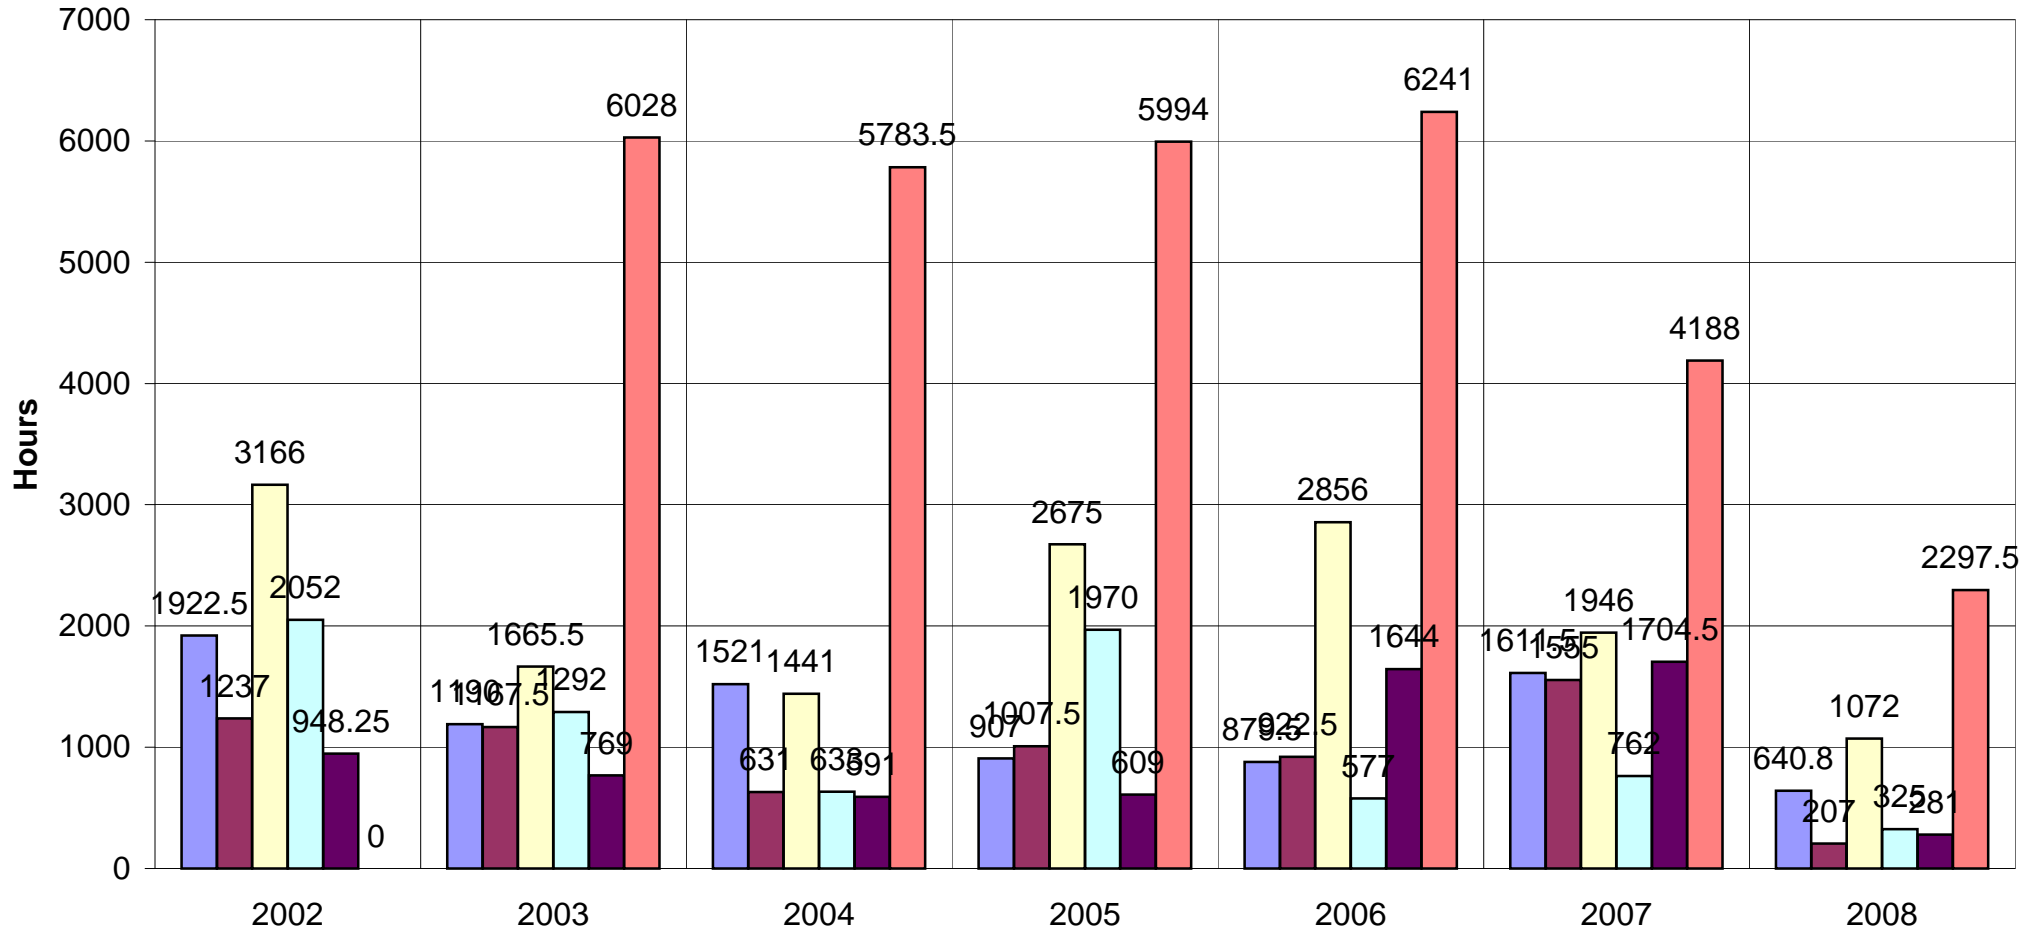

WEMA Training Hours

These hours reflect classes taken on & off shift.

FETN is satellite training & testing

Revised 9-3-08